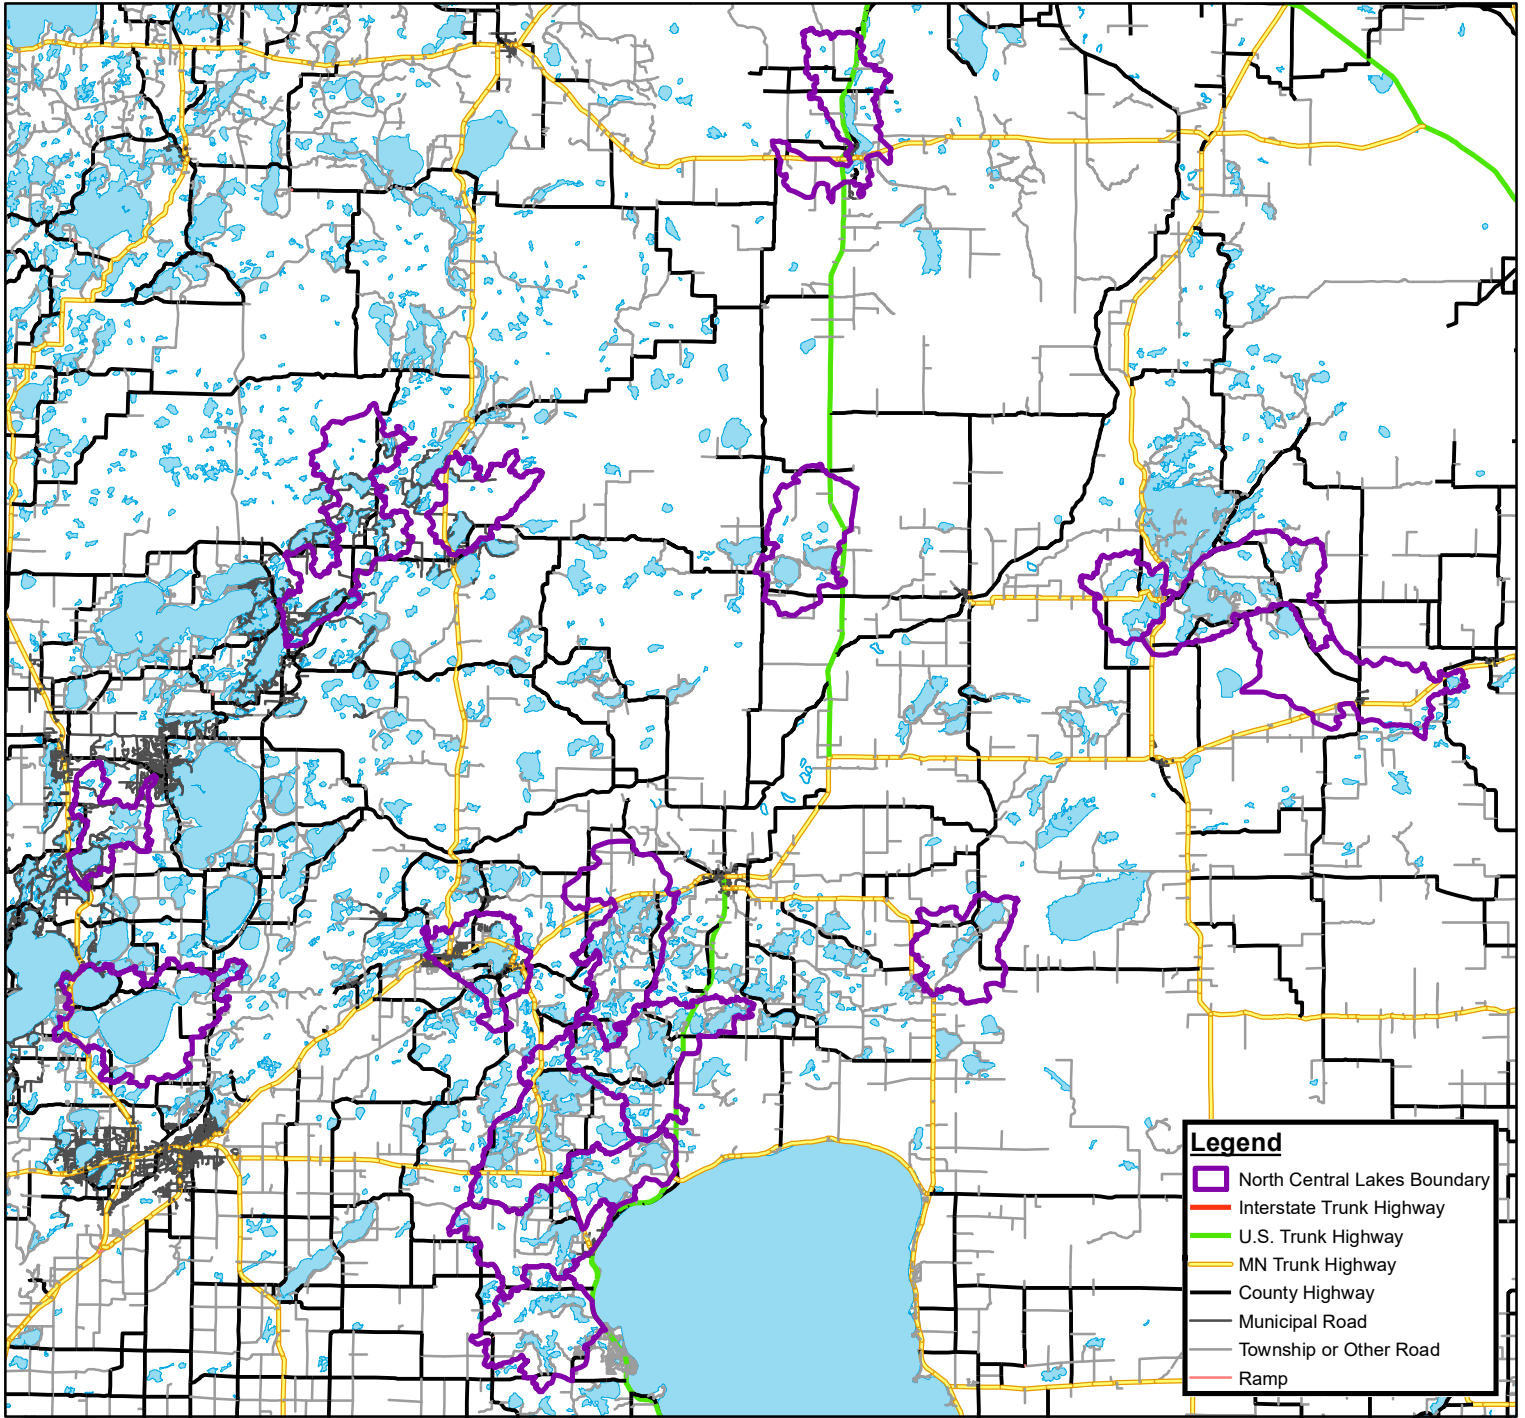

Protecting North Central Lakes Forestry and Conservation Easement Project Area

Created By: Andrew Seagren
Date: 1/26/2022
Program: Forestry & Easements

CROW WING
Soil & Water
CONSERVATION DISTRICT