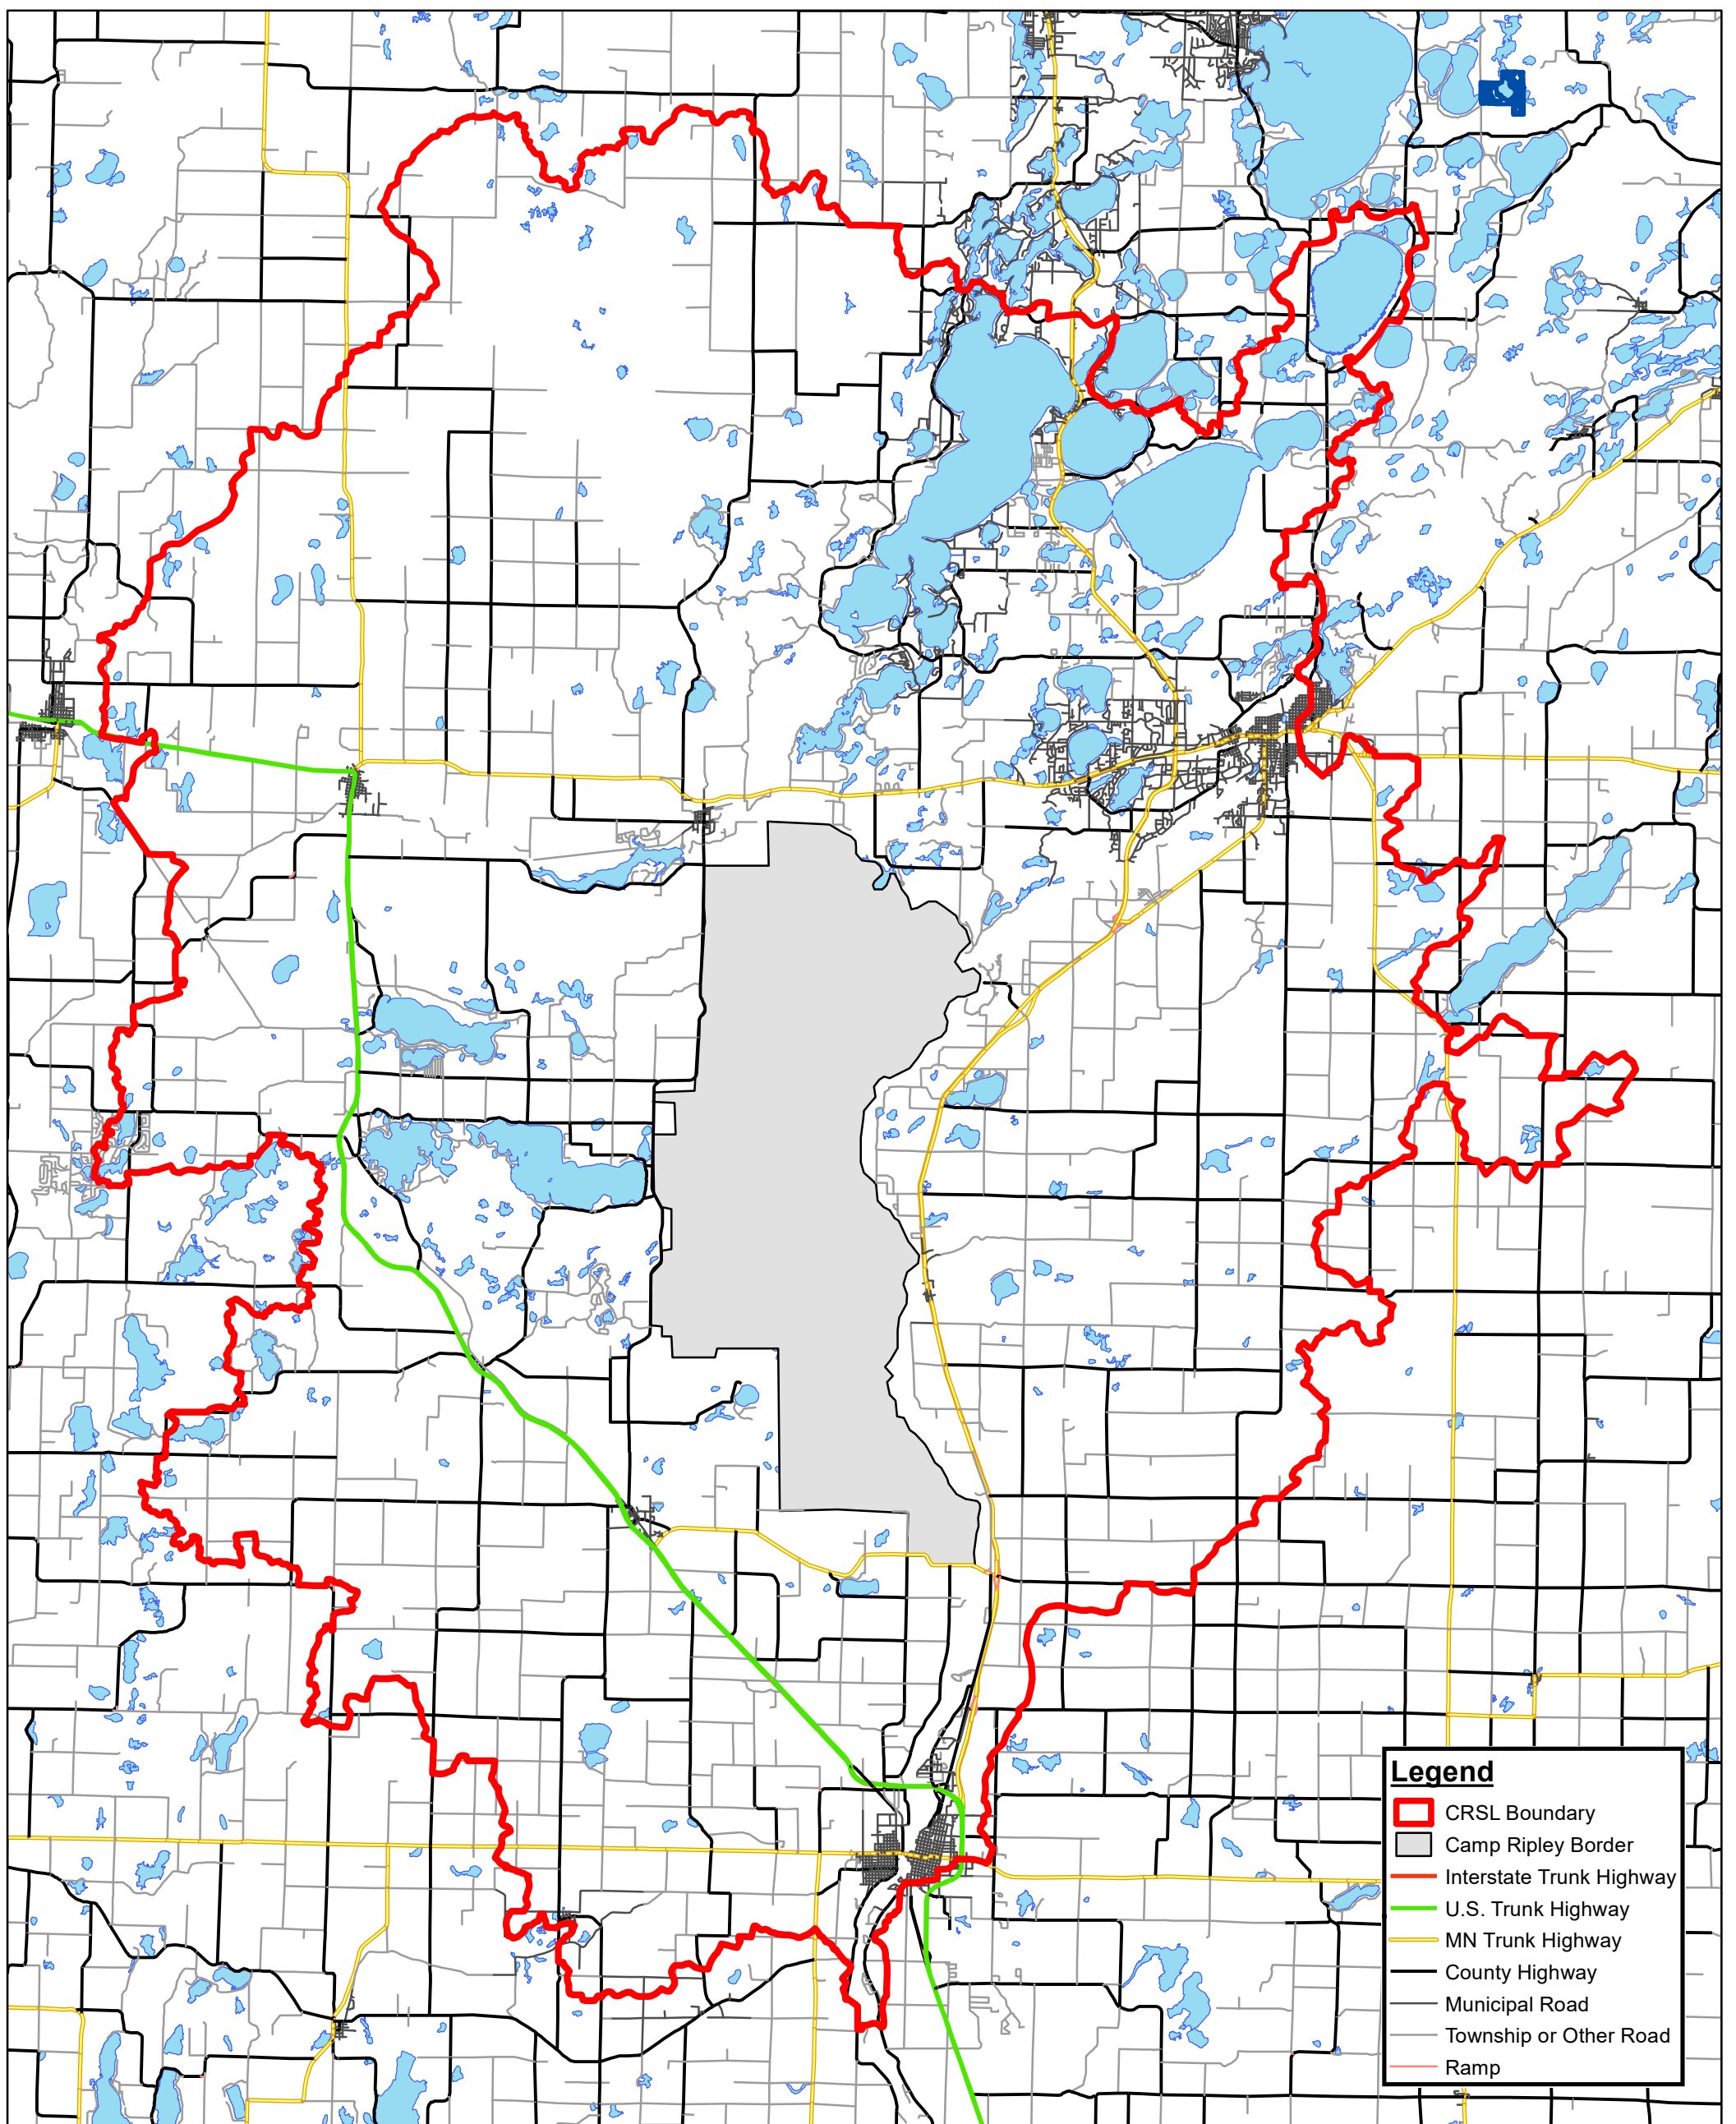

Camp Ripley Sentinel Landscape

Legend

- CRSL Boundary
- Camp Ripley Border
- Interstate Trunk Highway
- U.S. Trunk Highway
- MN Trunk Highway
- County Highway
- Municipal Road
- Township or Other Road
- Ramp

Created By: Andrew Seagren

Date: 11/16/21

Program: Forestry